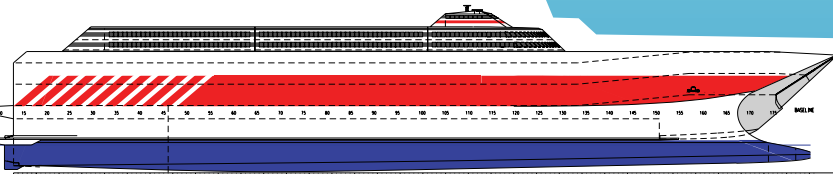

FUTURE RO-PAX VESSELS

130m

1700 pax
+ 214 cars
+ 770 TLM
(approx. 46 articulated trucks)

150m

2000 pax
+ 172 cars
+ 1950 TLM
(approx. 110 articulated trucks)

225m

3500 pax
+ 774 cars
+ 6174 TLM
(approx. 363 articulated trucks)