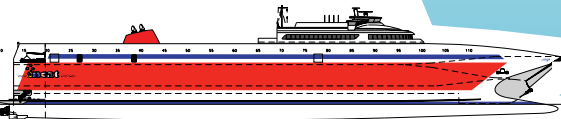

FUTURE RO-PAX VESSELS

130m

1700 pax
+ 214 cars
+ 770 TLM
(approx. 46 articulated trucks)

150m

2000 pax
+ 172 cars
+ 1950 TLM
(approx. 110 articulated trucks)

225m

3500 pax
+ 774 cars
+ 6174 TLM
(approx. 363 articulated trucks)