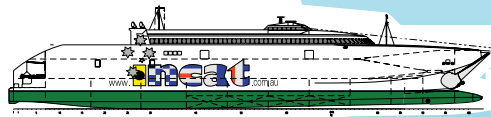

FUTURE RO-PAX VESSELS

130m

1700 pax
+ 214 cars
+ 770 TLM
(approx. 46 articulated trucks)

150m

2000 pax
+ 172 cars
+ 1950 TLM
(approx. 110 articulated trucks)

225m

3500 pax
+ 774 cars
+ 6174 TLM
(approx. 363 articulated trucks)